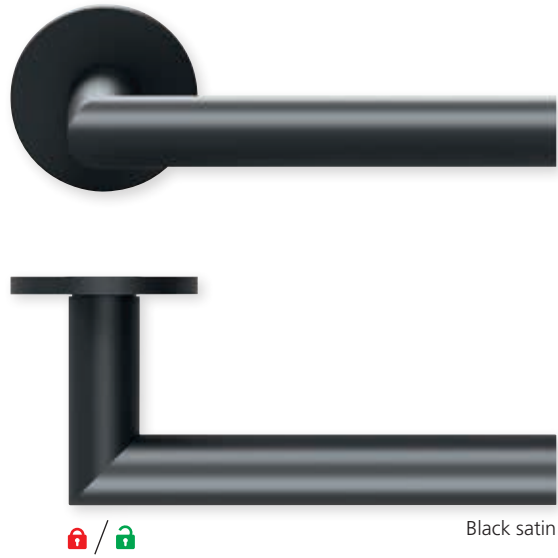

Overview knobs

Knob/knob Black satin
Page 36/37

Knob/knob PVD Titan satin
Page 40/41

Knob/knob Stainless steel
Page 44/45

Knob/knob Black satin
Page 38/39

Knob/knob PVD Titan satin
Page 42/43

Knob/knob Stainless steel
Page 46/47

Shape 1106 on round rosette

unlocked

locked

DIN R
DIN L

smartbloc[®] *hidden* **Hero**
SMB-RBS11064-R
SMB-RBS11064-L

smartbloc[®] **WC**
SMB-RBS11063-R
SMB-RBS11063-L

smartbloc[®] **entry**
SMB-RBS110654-R **PZ**
SMB-RBS110654-L **PZ**
incl. profile cylinder rosette