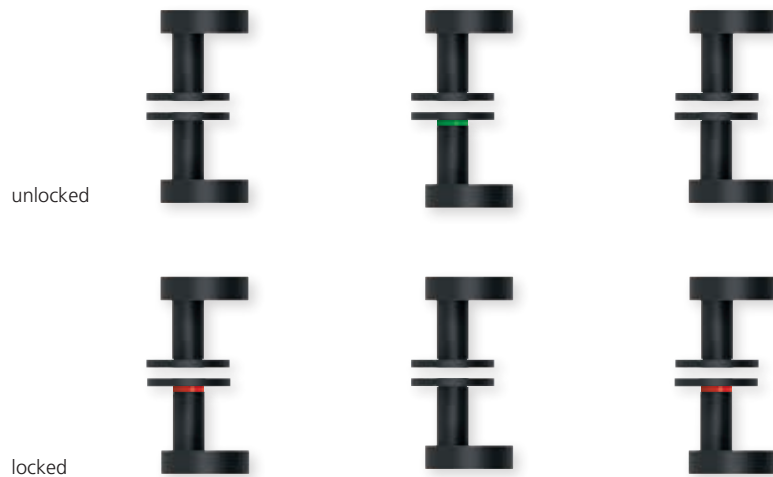

unlocked

locked

DIN R
DIN L

smartbloc® *hidden* **Hero**

SMB-RBS16544-R
SMB-RBS16544-L

smartbloc® **WC**

SMB-RBS16543-R
SMB-RBS16543-L

smartbloc® **entry**

SMB-RBS165454-R **PZ**
SMB-RBS165454-L **PZ**
incl. profile cylinder rosette

PU
20
20