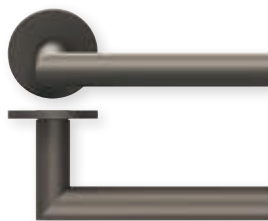

Shape 1106 PVD Titan satin
Page 16/17