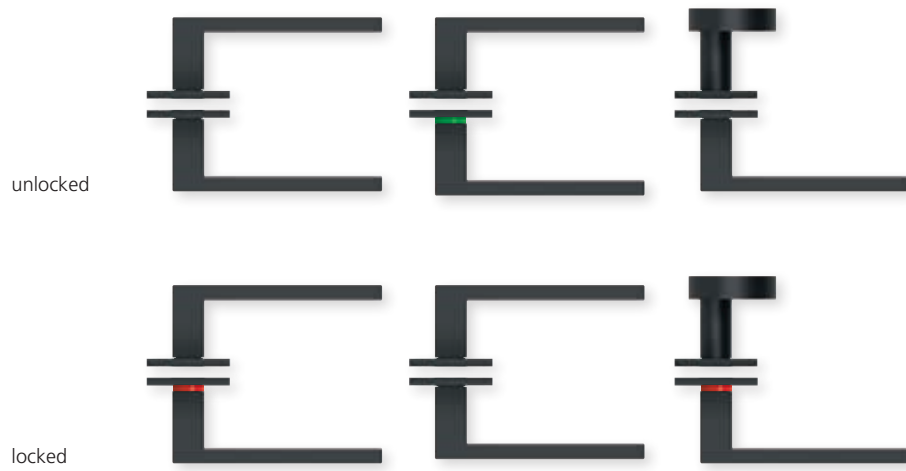

DIN R
DIN L

smartbloc® *hidden* **Hero**
SMB-QBS10404-R
SMB-QBS10404-L

smartbloc® **WC**
SMB-QBS10403-R
SMB-QBS10403-L

smartbloc® **entry**
SMB-QBS104054-R **PZ**
SMB-QBS104054-L **PZ**
incl. profile cylinder rosette

PU
20
20