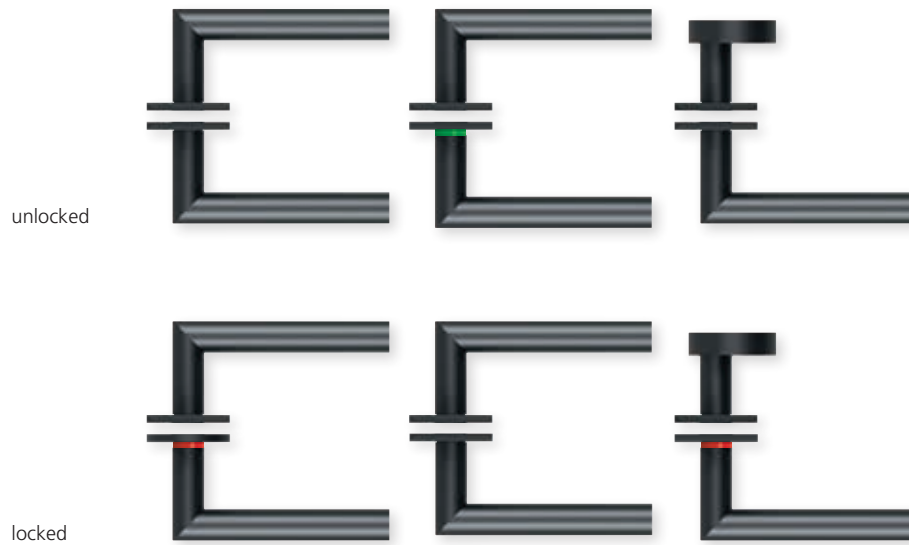

Shape 1106 on round rosette

unlocked

locked

DIN R
DIN L

smartbloc[®] *hidden* **Hero**
SMB-RBS11064-R
SMB-RBS11064-L

smartbloc[®] **WC**
SMB-RBS11063-R
SMB-RBS11063-L

smartbloc[®] **entry**
SMB-RBS110654-R **PZ**
SMB-RBS110654-L **PZ**
incl. profile cylinder rosette

PU
20
20

Shape 1106 on square rosette

DIN R
DIN L

smartbloc[®] *hidden* **Hero**
SMB-QBS11064-R
SMB-QBS11064-L

smartbloc[®] **WC**
SMB-QBS11063-R
SMB-QBS11063-L

smartbloc[®] **entry**
SMB-QBS110654-R **PZ**
SMB-QBS110654-L **PZ**
incl. profile cylinder rosette