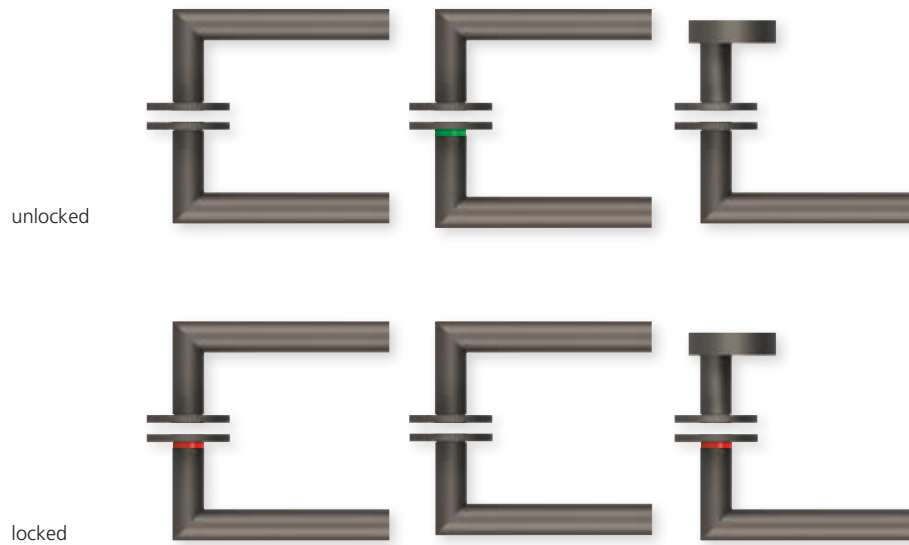

Shape 1106 on round rosette

unlocked

locked

DIN R
DIN L

smartbloc[®] *hidden* **Hero**
SMB-RBS11064-R
SMB-RBS11064-L

smartbloc[®] **WC**
SMB-RBS11063-R
SMB-RBS11063-L

smartbloc[®] **entry**
SMB-RBS110654-R **PZ**
SMB-RBS110654-L **PZ**
incl. profile cylinder rosette

PU
20
20

Shape 1106 on square rosette

DIN R
DIN L

smartbloc[®] *hidden* **Hero**
SMB-QBS11064-R
SMB-QBS11064-L

smartbloc[®] **WC**
SMB-QBS11063-R
SMB-QBS11063-L

smartbloc[®] **entry**
SMB-QBS110654-R **PZ**
SMB-QBS110654-L **PZ**
incl. profile cylinder rosette

PU
20
20

Shape 1106 on round rosette

DIN R
DIN L

smartbloc[®] *hidden* **Hero**
SMB-RTT11064-R
SMB-RTT11064-L

smartbloc[®] **wc**
SMB-RTT11063-R
SMB-RTT11063-L

smartbloc[®] **entry**
SMB-RTT110654-R **PZ**
SMB-RTT110654-L **PZ**
incl. profile cylinder rosette