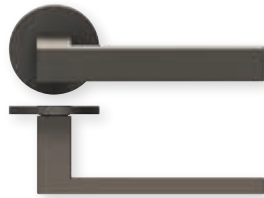

Shape 1040 PVD Titan satin
Page 28/29