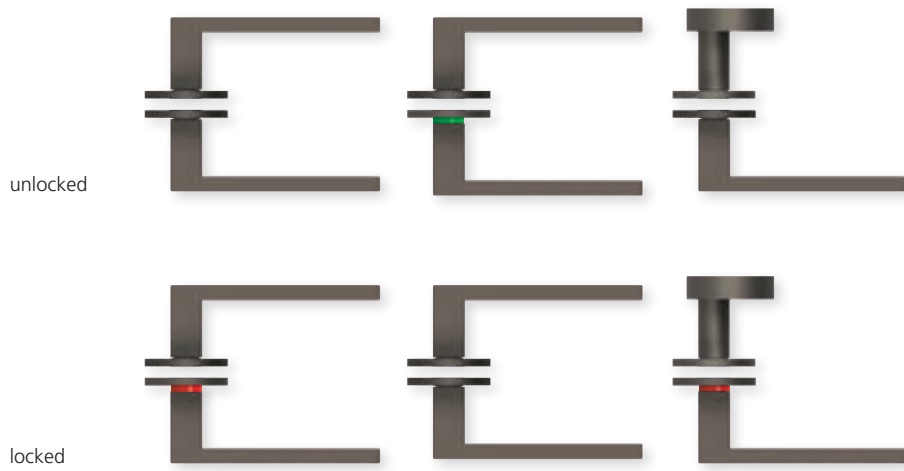

smartbloc[®] **WC**
SMB-QBS10403-R
SMB-QBS10403-L

smartbloc[®] **entry**
SMB-QBS104054-R **PZ**
SMB-QBS104054-L **PZ**
incl. profile cylinder rosette

PU
20
20

PVD Titan satin

Shape 1040 on round rosette

unlocked

locked

DIN R
DIN L

smartbloc[®] *hidden* **Hero**
SMB-RTT10404-R
SMB-RTT10404-L

smartbloc[®] **WC**
SMB-RTT10403-R
SMB-RTT10403-L

smartbloc[®] **entry**
SMB-RTT104054-R **PZ**
SMB-RTT104054-L **PZ**
incl. profile cylinder rosette