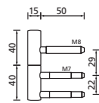

Door hinges with matching surfaces

	Black satin	Titan satin	Stainless steel	PU
2-parts	HTB-BS2000	HTB-TT2000	HTB-M2000	14
3-parts	HTB-BS3000	HTB-TT3000	HTB-M3000	14