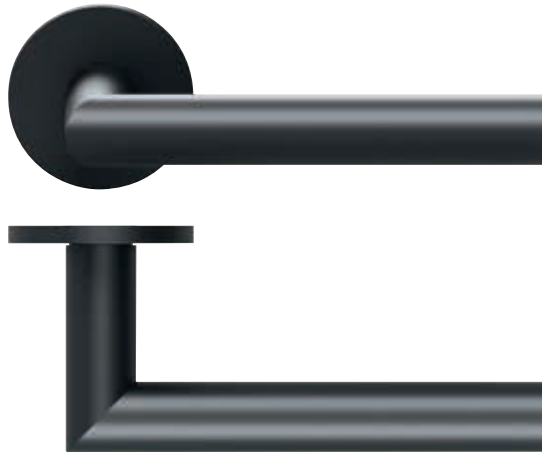

smartbloc[®]

... simply to lock!

When the tryings ...

... leads to finding!

Without disturbing locking button

* Up to 120 kg locking force
on the outside of the door

5 mm

Slim 5 mm rosettes

Return by two compression springs
made of high quality spring steel

Mounting on the drilled door
in just 30 seconds

Certified according to DIN EN 1906 category of use **3**
Classification: 3 | 7 | - | 0 | 4 | 0 | B

* **smartbloc®** products are regularly tested by certified test institutes. Among others, also the category locking force on the outside handle. This ensures that smartbloc® products lock reliably in public buildings even when force is used. In this test, the weight presses on the outside handle center from above. smartbloc® products achieve approx. 10 times the value of commercially available handle sets with locking mechanism. These are between 10 and 28 kg. All official test reports and results are available.