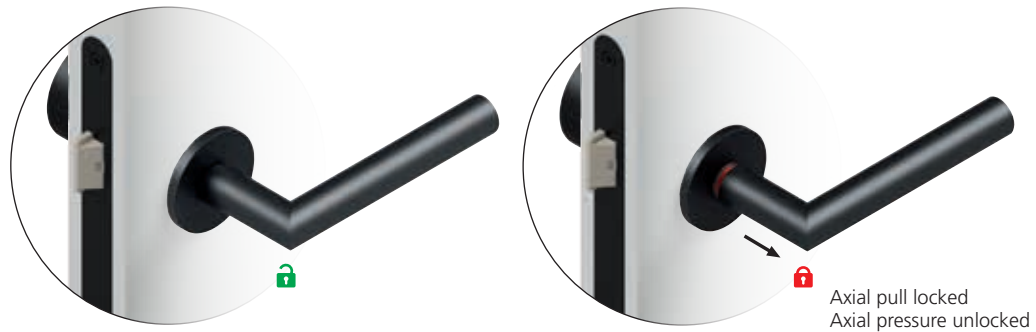

* **smartbloc®** products are regularly tested by certified test institutes. Among others, also the category locking force on the outside handle. This ensures that smartbloc® products lock reliably in public buildings even when force is used. In this test, the weight presses on the outside handle center from above. smartbloc® products achieve approx. 10 times the value of commercially available handle sets with locking mechanism. These are between 10 and 28 kg. All official test reports and results are available.

... simply to lock!

Certified according to DIN EN 1906 category of use **3**
Classification: **3 | 7 | - | 0 | 4 | 0 | B**

smartbloc® *hidden* Hero

... for every interior door!

smartbloc® hidden Hero

For all interior doors such as bedrooms, study rooms, home offices, youth rooms, ...
The door handle for every interior door. It only reveals its function and locking force when it is locked, elegantly reduced to the essentials. A real hidden hero!

No annoying sliding knob and without a key rosette!

smartbloc® products do not need electricity.

smartbloc® WC

... for every bathroom and toilet door!

smartbloc® WC

The door handle for all bathroom and toilet doors immediately demonstrates its intuitive locking function in the bathroom or toilet. It locks simply, securely and powerfully, offering the desired privacy in the bathroom and WC, absolute security.

No annoying sliding knob and no key rosette!

smartbloc® products do not need electricity.

smartbloc®*entry*

... for house and apartment entrance doors!

smartbloc® entry

A smart solution for all house and apartment entrance doors (lock opening angle up to max. 26 degrees). Offers simple and powerful daytime locking in the door handle! Never again locking out, because smartbloc® entry has a fixed and rotating knob on the outside in one! knob in one!