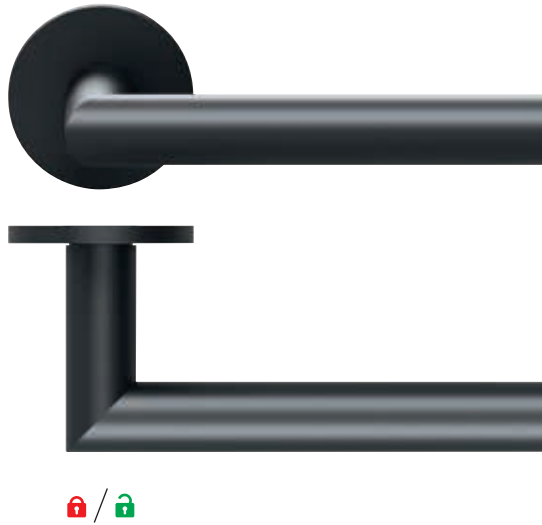

The KISS principle demands the shortest path between task and solution.