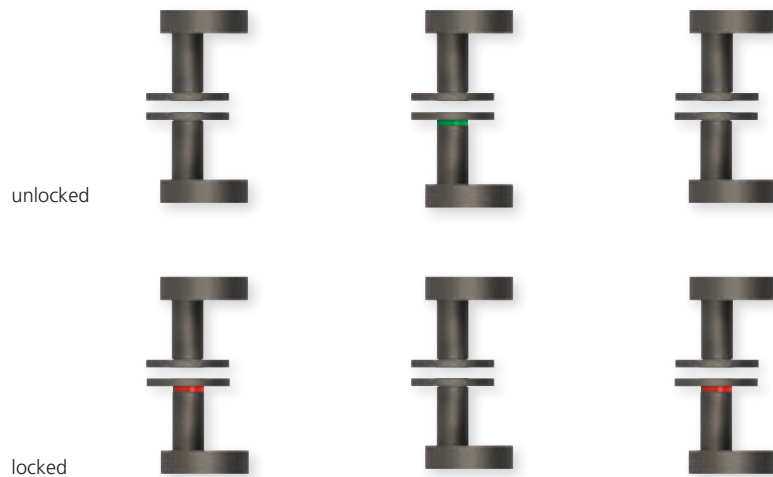

unlocked

locked

DIN R
DIN L

smartbloc® *hidden* **Hero**
SMB-RTT16544-R
SMB-RTT16544-L

smartbloc® **WC**
SMB-RTT16543-R
SMB-RTT16543-L

smartbloc® **entry**
SMB-RTT165454-R **PZ**
SMB-RTT165454-L **PZ**
incl. profile cylinder rosette

PU
20
20