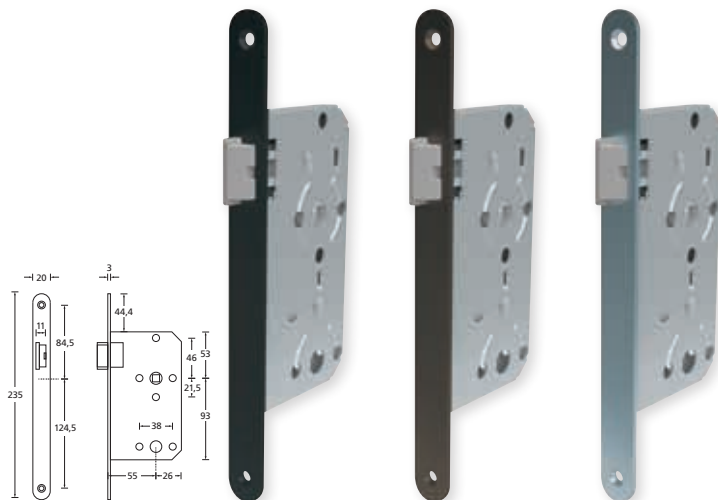

The assembly of smartbloc® products is very simple and in a very short time ...

smartbloc® drilling template

... much more important for the perfect functioning of all smartbloc® products are the precise drill holes in the door. All drill holes, both inside and outside, must be precisely positioned. We strongly recommend the use of the smartbloc® drilling template, which was developed precisely for this purpose and ensures the necessary precision when drilling.

Deviating drilling dimensions lead to restrictions in the function of smartbloc® products and to the exclusion of any warranty.

Drilling template with spring support

pcs. SMB-BOS

PU
32

Mortise locks without latch