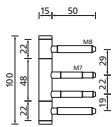

Door hinges with matching surfaces

	Black satin	Titan satin	Stainless steel	PU
2-parts	HTB-BS2000	HTB-TT2000	HTB-M2000	14
3-parts	HTB-BS3000	HTB-TT3000	HTB-M3000	14