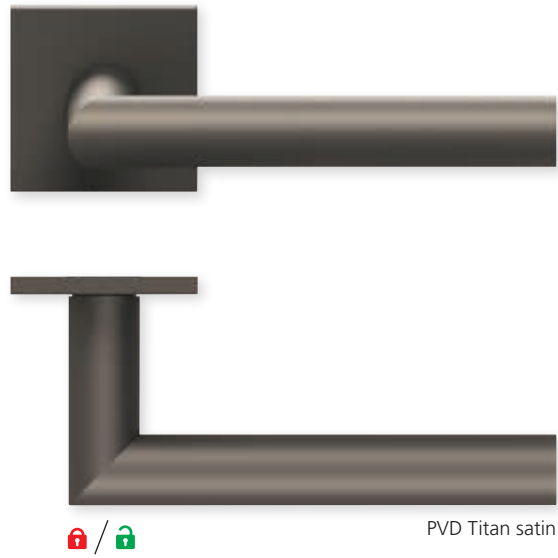

Shape 1106 on square rosette