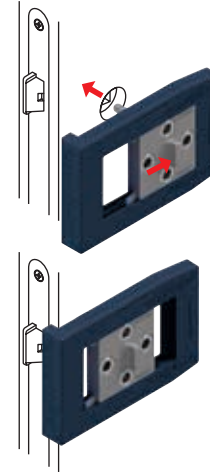

PU
20
20

Sticker user instructions for hotels and public buildings

3D sticker „push“
ø 15 mm

3D sticker „pull“
ø 15 mm

2 piece

„pull“
SMB-PULL001

„push“
SMB-PUSH001

Self-aligning drilling template

The assembly of smartbloc® products is very simple and in a very short time ...

smartbloc® drilling template

... much more important for the perfect functioning of all smartbloc® products are the precise drill holes in the door. All drill holes, both inside and outside, must be precisely positioned. We strongly recommend the use of the smartbloc® drilling template, which was developed precisely for this purpose and ensures the necessary precision when drilling.