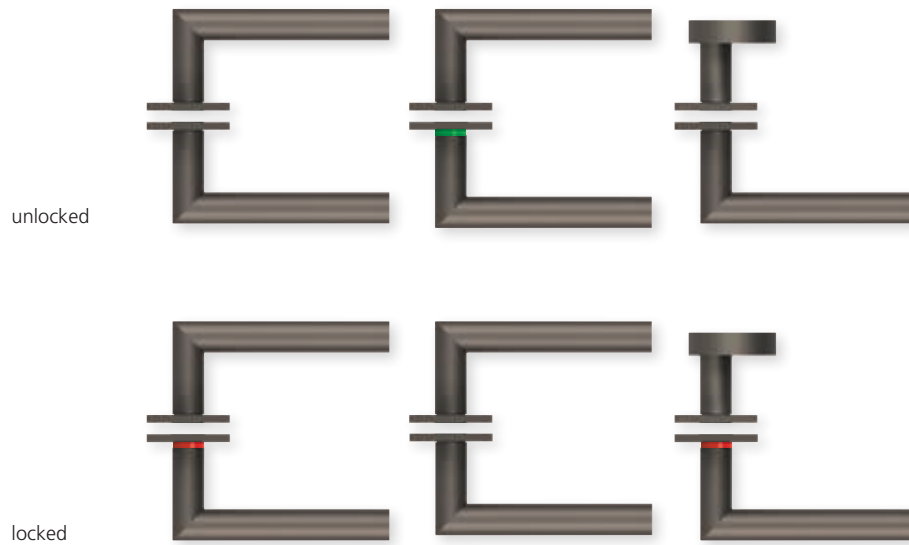

PU
20
20

Shape 1106 on square rosette

DIN R
DIN L

smartbloc[®] *hidden* **Hero**
SMB-QBS11064-R
SMB-QBS11064-L

smartbloc[®] **WC**
SMB-QBS11063-R
SMB-QBS11063-L

smartbloc[®] **entry**
SMB-QBS110654-R **PZ**
SMB-QBS110654-L **PZ**
incl. profile cylinder rosette

PU
20
20

Shape 1106 on round rosette

DIN R
DIN L

smartbloc[®] *hidden* **Hero**
SMB-RTT11064-R
SMB-RTT11064-L

smartbloc[®] **wc**
SMB-RTT11063-R
SMB-RTT11063-L

smartbloc[®] **entry**
SMB-RTT110654-R **PZ**
SMB-RTT110654-L **PZ**
incl. profile cylinder rosette

PU
20
20

Shape 1106 on square rosette

	smartbloc [®] <i>hidden</i> Hero	smartbloc [®] WC	smartbloc [®] entry	
DIN R	SMB-QTT11064-R	SMB-QTT11063-R	SMB-QTT110654-R PZ	PU
DIN L	SMB-QTT11064-L	SMB-QTT11063-L	SMB-QTT110654-L PZ	20
			incl. profile cylinder rosette	20

Shape 1106 on round rosette

unlocked

locked

DIN R
DIN L

smartbloc[®] *hidden* **Hero**
SMB-RM11064-R
SMB-RM11064-L

smartbloc[®] **wc**
SMB-RM11063-R
SMB-RM11063-L

smartbloc[®] **entry**
SMB-RM110654-R **PZ**
SMB-RM110654-L **PZ**
incl. profile cylinder rosette