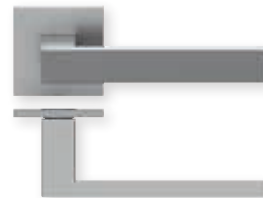

Shape 1040 Stainless steel
Page 34/35

Certified according to **DIN EN 1906 category of use 3**