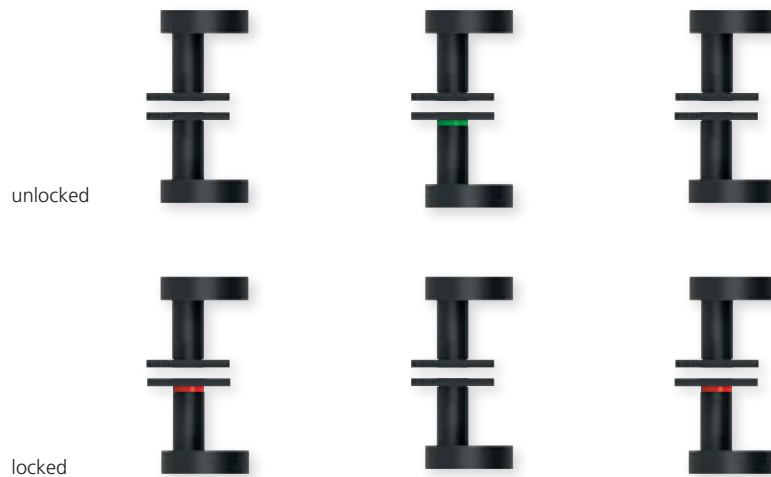

smartbloc[®] **WC**

SMB-RBS16543-R
SMB-RBS16543-L

smartbloc[®] **entry**

SMB-RBS165454-R **PZ**
SMB-RBS165454-L **PZ**
incl. profile cylinder rosette

PU
20
20

Black satin

Knob/knob on square rosette

	smartbloc [®] <i>hidden</i> Hero	smartbloc [®] wc	smartbloc [®] entry	€	PU
DIN R	SMB-QBS16544-R	SMB-QBS16543-R	SMB-QBS165454-R	PZ	99,90 20
DIN L	SMB-QBS16544-L	SMB-QBS16543-L	SMB-QBS165454-L	PZ	99,90 20
			incl. profile cylinder rosette		