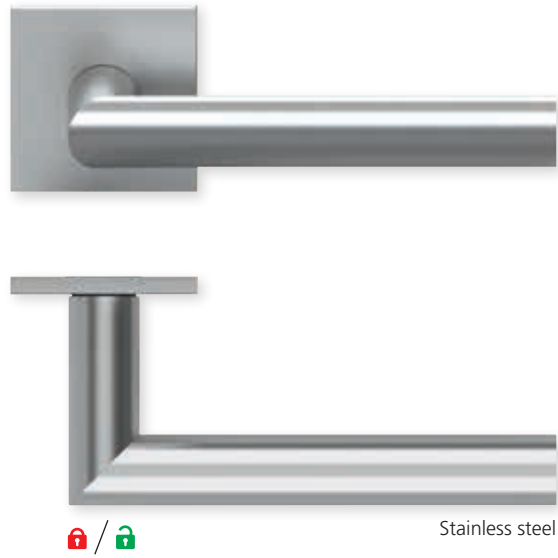

Shape 1106 on round rosette

unlocked

locked

DIN R
DIN L

smartbloc[®] *hidden* **Hero**
SMB-RM11064-R
SMB-RM11064-L

smartbloc[®] **wc**
SMB-RM11063-R
SMB-RM11063-L

smartbloc[®] **entry**
SMB-RM110654-R **PZ**
SMB-RM110654-L **PZ**
incl. profile cylinder rosette

PU
20
20

Shape 1106 on square rosette

unlocked

locked

DIN R
DIN L

smartbloc[®] *hidden* **Hero**
SMB-QM11064-R
SMB-QM11064-L

smartbloc[®] **wc**
SMB-QM11063-R
SMB-QM11063-L

smartbloc[®] **entry**
SMB-QM110654-R **PZ**
SMB-QM110654-L **PZ**
incl. profile cylinder rosette