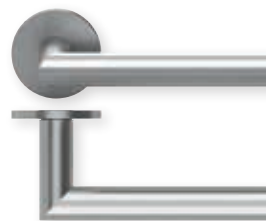

smartbloc[®] products do not need electricity.

Overview of the shapes

Shape 1106 Black satin
Page 12/13

Shape 1106 PVD Titan satin
Page 16/17

Shape 1106 Stainless steel
Page 20/21

Shape 1106 Black satin
Page 14/15