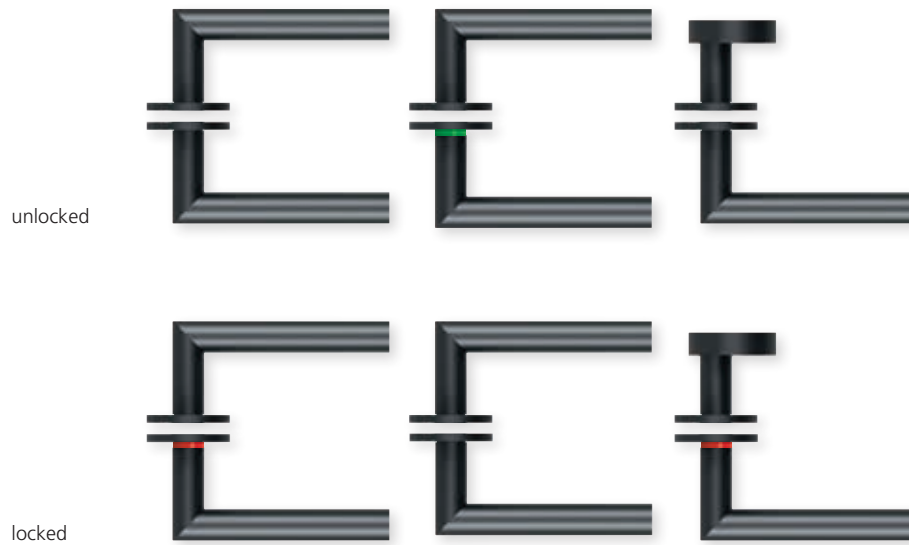

Shape 1106 on round rosette

unlocked

locked

DIN R
DIN L

smartbloc[®] *hidden* **Hero**
SMB-RBS11064-R
SMB-RBS11064-L

smartbloc[®] **WC**
SMB-RBS11063-R
SMB-RBS11063-L

smartbloc[®] **entry**
SMB-RBS110654-R **PZ**
SMB-RBS110654-L **PZ**
incl. profile cylinder rosette