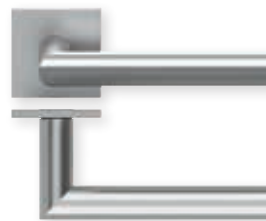

Shape 1106 Stainless steel
Page 22/23

Certified according to **DIN EN 1906 category of use 3**