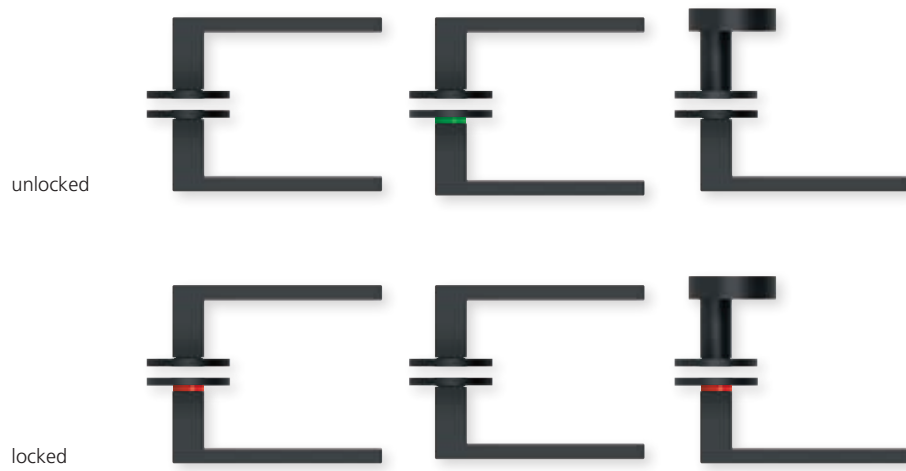

unlocked

locked

DIN R
DIN L

smartbloc® *hidden* **Hero**
SMB-RBS10404-R
SMB-RBS10404-L

smartbloc® **WC**
SMB-RBS10403-R
SMB-RBS10403-L

smartbloc® **entry**
SMB-RBS104054-R **PZ**
SMB-RBS104054-L **PZ**
incl. profile cylinder rosette

PU
20
20