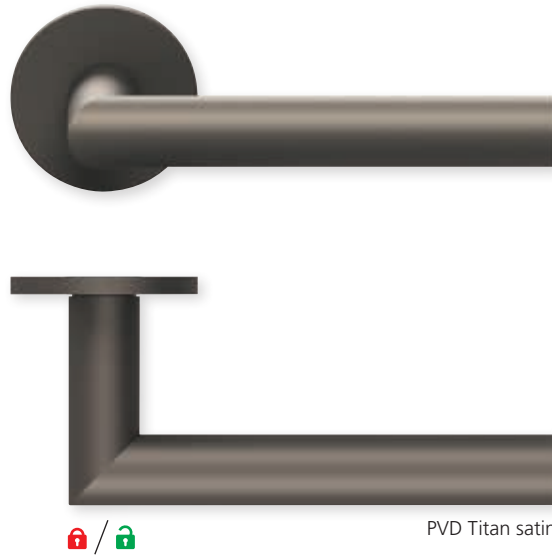

Shape 1106 on round rosette

unlocked

locked

DIN R
DIN L

smartbloc[®] *hidden* **Hero**
SMB-RBS11064-R
SMB-RBS11064-L

smartbloc[®] **WC**
SMB-RBS11063-R
SMB-RBS11063-L

smartbloc[®] **entry**
SMB-RBS110654-R **PZ**
SMB-RBS110654-L **PZ**
incl. profile cylinder rosette

PU
20
20

Shape 1106 on square rosette

DIN R
DIN L

smartbloc[®] *hidden* **Hero**
SMB-QBS11064-R
SMB-QBS11064-L

smartbloc[®] **WC**
SMB-QBS11063-R
SMB-QBS11063-L

smartbloc[®] **entry**
SMB-QBS110654-R **PZ**
SMB-QBS110654-L **PZ**
incl. profile cylinder rosette

PU
20
20

Shape 1106 on round rosette

DIN R
DIN L

smartbloc[®] *hidden* **Hero**
SMB-RTT11064-R
SMB-RTT11064-L

smartbloc[®] **wc**
SMB-RTT11063-R
SMB-RTT11063-L

smartbloc[®] **entry**
SMB-RTT110654-R **PZ**
SMB-RTT110654-L **PZ**
incl. profile cylinder rosette