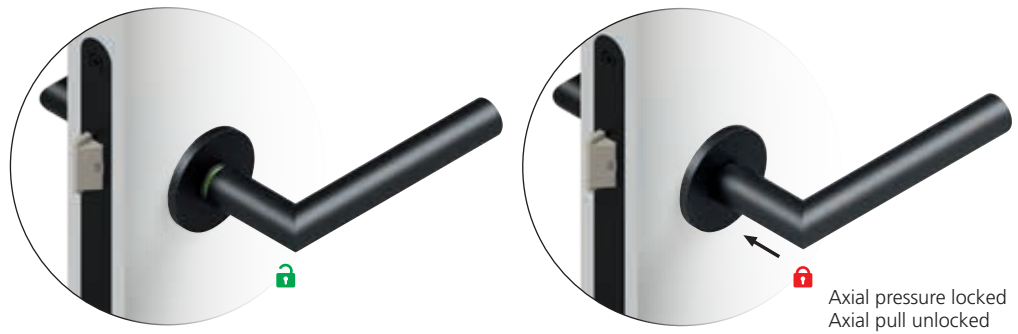

* **smartbloc®** products are regularly tested by certified test institutes. Among others, also the category locking force on the outside handle. This ensures that smartbloc® products lock reliably in public buildings even when force is used. In this test, the weight presses on the outside handle center from above. smartbloc® products achieve approx. 10 times the value of commercially available handle sets with locking mechanism. These are between 10 and 28 kg. All official test reports and results are available.

... simply to lock!

Certified according to DIN EN 1906 category of use **3**
Classification: **3 | 7 | - | 0 | 4 | 0 | B**

smartbloc® *hidden* Hero

... for every interior door!

smartbloc® hidden Hero

For all interior doors such as bedrooms, study rooms, home offices, youth rooms, ...
The door handle for every interior door. It only reveals its function and locking force when it is locked, elegantly reduced to the essentials. A real hidden hero!

No annoying sliding knob and without a key rosette!

smartbloc® products do not need electricity.

smartbloc® WC

... for every bathroom and toilet door!

smartbloc® WC

The door handle for all bathroom and toilet doors immediately demonstrates its intuitive locking function in the bathroom or toilet. It locks simply, securely and powerfully, offering the desired privacy in the bathroom and WC, absolute security.

No annoying sliding knob and no key rosette!

smartbloc® products do not need electricity.

smartbloc®*entry*

... for house and apartment entrance doors!

smartbloc® entry

A smart solution for all house and apartment entrance doors (lock opening angle up to max. 26 degrees). Offers simple and powerful daytime locking in the door handle! Never again locking out, because smartbloc® entry has a fixed and rotating knob on the outside in one! knob in one!