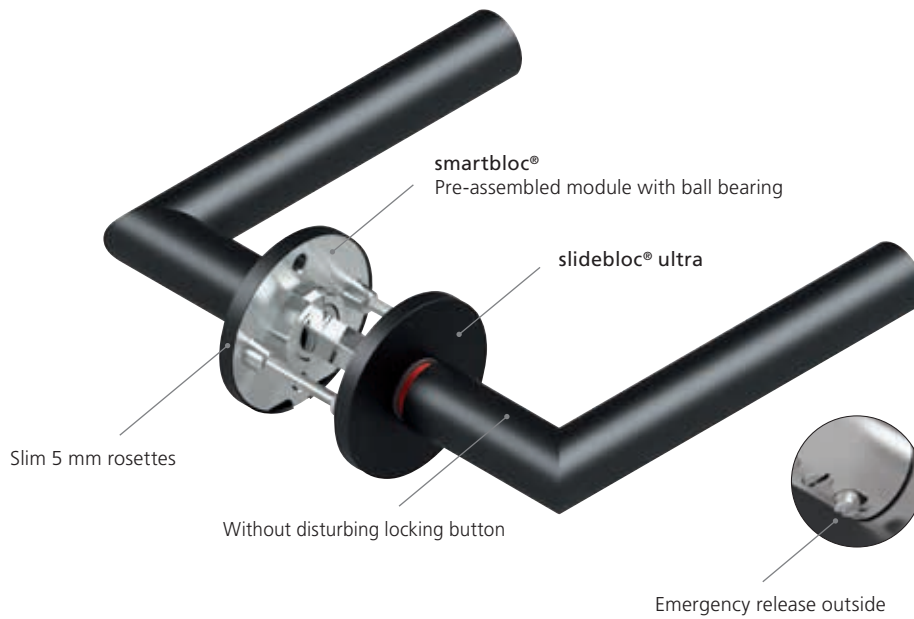

... simply to lock!

Certified according to DIN EN 1906 category of use **3**
Classification: **3 | 7 | - | 0 | 4 | 0 | B**