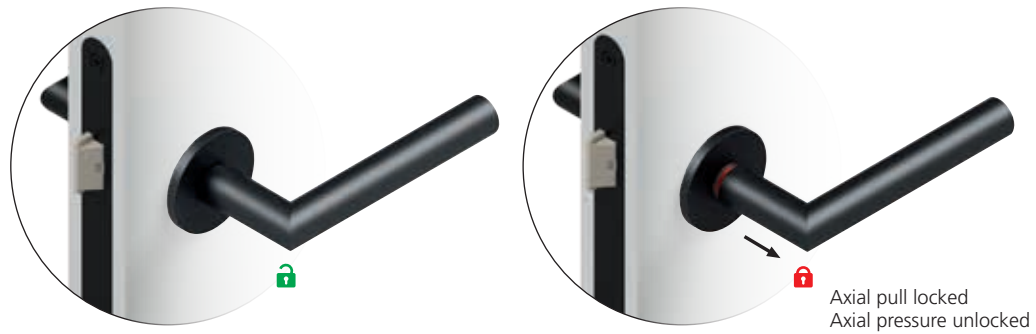

smartbloc[®]

... simply to lock!

When the tryings ...

... leads to finding!

Without disturbing locking button

* Up to 120 kg locking force
on the outside of the door

5 mm

Slim 5 mm rosettes

Return by two compression springs
made of high quality spring steel

Mounting on the drilled door
in just 30 seconds

Certified according to DIN EN 1906 category of use **3**
Classification: 3 | 7 | - | 0 | 4 | 0 | B

* **smartbloc®** products are regularly tested by certified test institutes. Among others, also the category locking force on the outside handle. This ensures that smartbloc® products lock reliably in public buildings even when force is used. In this test, the weight presses on the outside handle center from above. smartbloc® products achieve approx. 10 times the value of commercially available handle sets with locking mechanism. These are between 10 and 28 kg. All official test reports and results are available.

... simply to lock!

Certified according to DIN EN 1906 category of use **3**
Classification: **3 | 7 | - | 0 | 4 | 0 | B**

smartbloc® *hidden* Hero

... for every interior door!

smartbloc® hidden Hero

For all interior doors such as bedrooms, study rooms, home offices, youth rooms, ...
The door handle for every interior door. It only reveals its function and locking force when it is locked, elegantly reduced to the essentials. A real hidden hero!