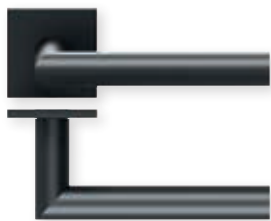

smartbloc[®] products do not need electricity.

Overview of the shapes

Shape 1106 Black satin
Page 12/13

Shape 1106 PVD Titan satin
Page 16/17

Shape 1106 Stainless steel
Page 20/21

Shape 1106 Black satin
Page 14/15