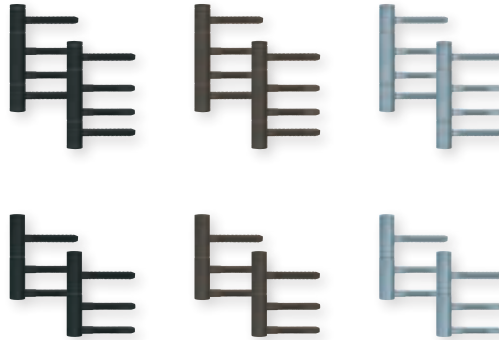

The assembly of smartbloc® products is very simple and in a very short time ...

smartbloc® drilling template

... much more important for the perfect functioning of all smartbloc® products are the precise drill holes in the door. All drill holes, both inside and outside, must be precisely positioned. We strongly recommend the use of the smartbloc® drilling template, which was developed precisely for this purpose and ensures the necessary precision when drilling.

Deviating drilling dimensions lead to restrictions in the function of smartbloc® products and to the exclusion of any warranty.

Drilling template with spring support

pcs. SMB-BOS

PU
32

Mortise locks without latch

without latch Black satin
 55/8 DIN R ESS-RBS550051
 55/8 DIN L ESS-RBS550061

Titan satin
 ESS-TTS550051
 ESS-TTS550061

Stainless steel
 ESS-RMS550051
 ESS-RMS550061

PU
 10
 10

Door hinges with matching surfaces