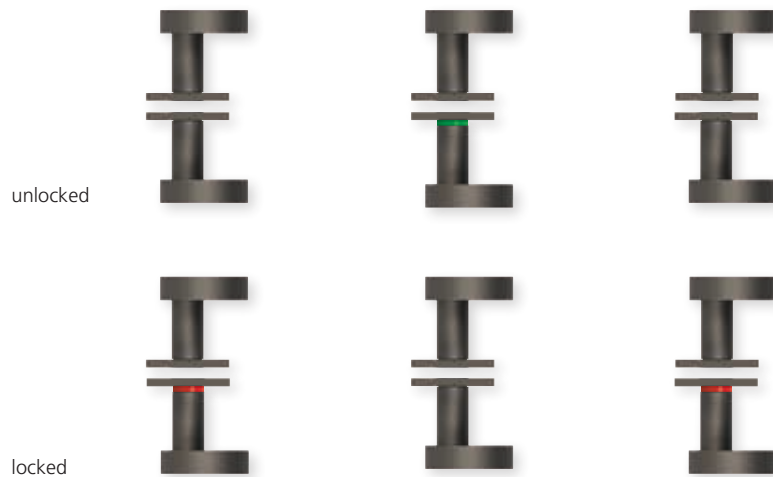

unlocked

locked

DIN R
DIN L

smartbloc® *hidden* **Hero**
SMB-QTT16544-R
SMB-QTT16544-L

smartbloc® **wc**
SMB-QTT16543-R
SMB-QTT16543-L

smartbloc® **entry**
SMB-QTT165454-R **PZ**
SMB-QTT165454-L **PZ**
incl. profile cylinder rosette

PU
20
20