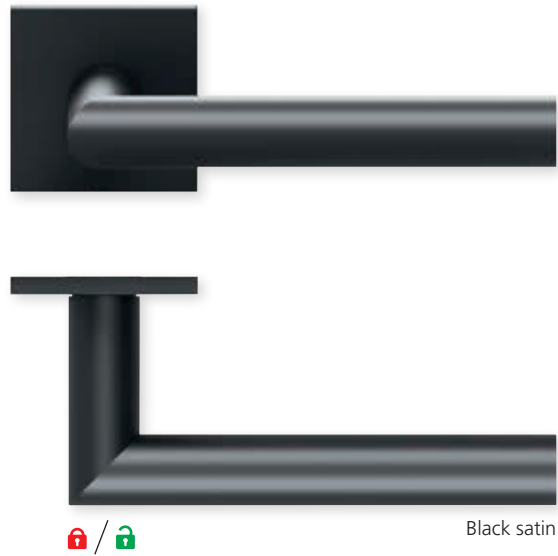

Shape 1106 on round rosette

unlocked

locked

DIN R
DIN L

smartbloc[®] *hidden* **Hero**
SMB-RBS11064-R
SMB-RBS11064-L

smartbloc[®] **WC**
SMB-RBS11063-R
SMB-RBS11063-L

smartbloc[®] **entry**
SMB-RBS110654-R **PZ**
SMB-RBS110654-L **PZ**
incl. profile cylinder rosette

PU
20
20

Shape 1106 on square rosette

DIN R
DIN L

smartbloc[®] *hidden* **Hero**
SMB-QBS11064-R
SMB-QBS11064-L

smartbloc[®] **WC**
SMB-QBS11063-R
SMB-QBS11063-L

smartbloc[®] **entry**
SMB-QBS110654-R **PZ**
SMB-QBS110654-L **PZ**
incl. profile cylinder rosette