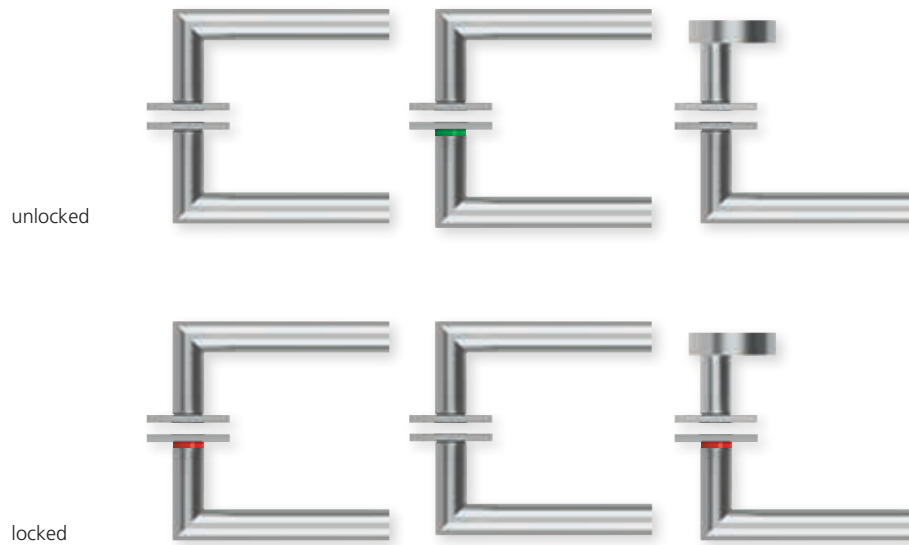

Shape 1106 on round rosette

unlocked

locked

DIN R
DIN L

smartbloc[®] *hidden* **Hero**
SMB-RM11064-R
SMB-RM11064-L

smartbloc[®] **wc**
SMB-RM11063-R
SMB-RM11063-L

smartbloc[®] **entry**
SMB-RM110654-R **PZ**
SMB-RM110654-L **PZ**
incl. profile cylinder rosette

PU
20
20

Shape 1106 on square rosette

unlocked

locked

DIN R
DIN L

smartbloc[®] *hidden* **Hero**
SMB-QM11064-R
SMB-QM11064-L

smartbloc[®] **wc**
SMB-QM11063-R
SMB-QM11063-L

smartbloc[®] **entry**
SMB-QM110654-R **PZ**
SMB-QM110654-L **PZ**
incl. profile cylinder rosette