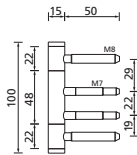

Door hinges **3-parts**