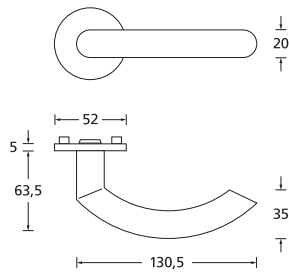

Black satin	55/78/8 DIN R	55/78/8 DIN L	PU
WC	ESS-RBS557850	ESS-RBS557860	10
Titan satin			
WC	ESS-RTT557850	ESS-RTT557860	10
Stainless steel			
WC	ESS-RM557850	ESS-RM557860	10

Black satin	55/8 DIN R	55/8 DIN L	PU
without latch	ESS-RBS550051	ESS-RBS55550061	10
Titan satin			
without latch	ESS-RTT550051	ESS-RTT55550061	10
Stainless steel			
without latch	ESS-RM550051	ESS-RM55550061	10

Technical drawings

Shape 1003

Shape 1025

Shape 1040

Shape 1084

Shape 1085

Shape 1103

Shape 1104