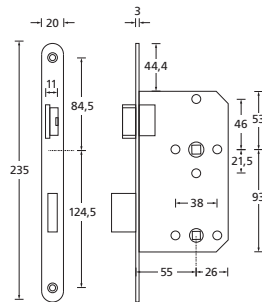

Mortise locks **WC**