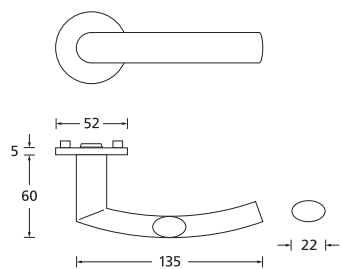

Black satin	55/78/8 DIN R	55/78/8 DIN L	PU
WC	ESS-RBS557850	ESS-RBS557860	10
Titan satin			
WC	ESS-RTT557850	ESS-RTT557860	10
Stainless steel			
WC	ESS-RM557850	ESS-RM557860	10

Black satin	55/8 DIN R	55/8 DIN L	PU
without latch	ESS-RBS550051	ESS-RBS55550061	10
Titan satin			
without latch	ESS-RTT550051	ESS-RTT55550061	10
Stainless steel			
without latch	ESS-RM550051	ESS-RM55550061	10

Door hinges **2-parts**

Door hinges **3-parts**

Black satin	Pair	VE
2-parts door hinges	HTB-BS2000	14
Titan satin		
2-parts door hinges	HTB-TT2000	14
Stainless steel		
2-parts door hinges	HTB-M2000	14

Black satin	Pair	VE
3-parts door hinges	HTB-BS3000	14
Titan satin		
3-parts door hinges	HTB-TT3000	14
Stainless steel		
3-parts door hinges	HTB-M3000	14

Technical drawings

Shape 1003

Shape 1025

Shape 1040

Shape 1084

Shape 1085

Shape 1103

Shape 1104