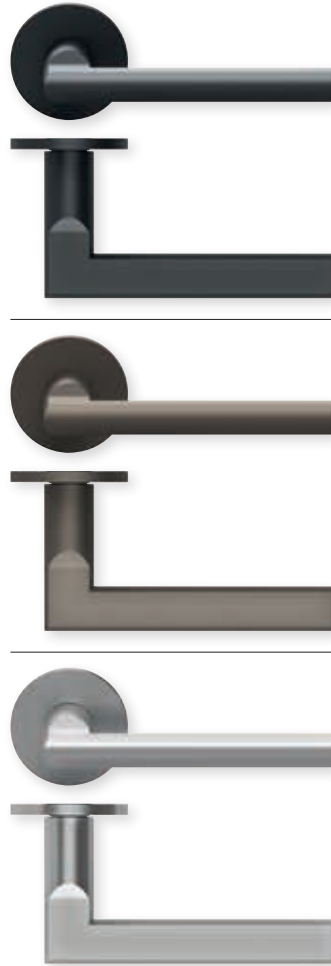

Shape 1025

Black satin

OS	SBU-RBS1025OS
BB	SBU-RBS10250
PZ	SBU-RBS10252
WC	SBU-RBS10253
WC r/w	SBU-RBS102531
WC r/g	SBU-RBS102532
WG R/L	SBU-RBS102553/63

On square rosette

SBU-QBS1025OS	28
SBU-QBS10250	28
SBU-QBS10252	14
SBU-QBS10253	14
SBU-QBS102531	14
SBU-QBS102532	14
SBU-QBS102553/63	5

PU

PVD Titan satin

OS	SBU-RTT1025OS
BB	SBU-RTT10250
PZ	SBU-RTT10252
WC	SBU-RTT10253
WC r/w	SBU-RTT102531
WC r/g	SBU-RTT102532
WG R/L	SBU-RTT102553/63

On square rosette

SBU-QTT1025OS	28
SBU-QTT10250	28
SBU-QTT10252	14
SBU-QTT10253	14
SBU-QTT102531	14
SBU-QTT102532	14
SBU-QTT102553/63	5

PU

Stainless steel

OS	SBU-RM1025OS
BB	SBU-RM10250
PZ	SBU-RM10252
WC	SBU-RM10253
WC r/w	SBU-RM102531
WC r/g	SBU-RM102532
WG R/L	SBU-RM102553/63

On square rosette

SBU-QM1025OS	28
SBU-QM10250	28
SBU-QM10252	14
SBU-QM10253	14
SBU-QM102531	14
SBU-QM102532	14
SBU-QM102553/63	5

PU