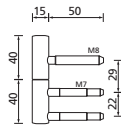

Door hinges **2-parts**