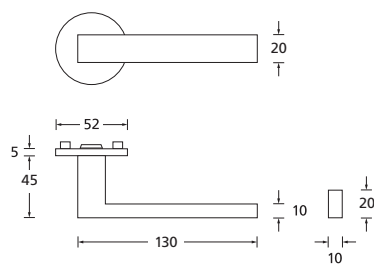

Black satin	55/78/8 DIN R	55/78/8 DIN L	PU
WC	ESS-RBS557850	ESS-RBS557860	10
Titan satin			
WC	ESS-RTT557850	ESS-RTT557860	10
Stainless steel			
WC	ESS-RM557850	ESS-RM557860	10

Black satin	55/8 DIN R	55/8 DIN L	PU
without latch	ESS-RBS550051	ESS-RBS55550061	10
Titan satin			
without latch	ESS-RTT550051	ESS-RTT55550061	10
Stainless steel			
without latch	ESS-RM550051	ESS-RM55550061	10

Door hinges **2-parts**

Door hinges **3-parts**

Black satin	Pair	VE
2-parts door hinges	HTB-BS2000	14
Titan satin		
2-parts door hinges	HTB-TT2000	14
Stainless steel		
2-parts door hinges	HTB-M2000	14

Black satin	Pair	VE
3-parts door hinges	HTB-BS3000	14
Titan satin		
3-parts door hinges	HTB-TT3000	14
Stainless steel		
3-parts door hinges	HTB-M3000	14

Technical drawings

Shape 1003

Shape 1025

Shape 1040

Shape 1084

Shape 1085

Shape 1103

Shape 1104