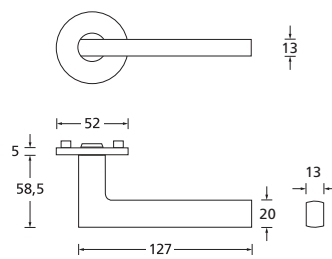

Black satin	55/78/8 DIN R	55/78/8 DIN L	PU
WC	ESS-RBS557850	ESS-RBS557860	10
Titan satin			
WC	ESS-RTT557850	ESS-RTT557860	10
Stainless steel			
WC	ESS-RM557850	ESS-RM557860	10

Black satin	55/8 DIN R	55/8 DIN L	PU
without latch	ESS-RBS550051	ESS-RBS55550061	10
Titan satin			
without latch	ESS-RTT550051	ESS-RTT55550061	10
Stainless steel			
without latch	ESS-RM550051	ESS-RM55550061	10

Door hinges **2-parts**

Door hinges **3-parts**

Black satin	Pair	VE
2-parts door hinges	HTB-BS2000	14
Titan satin		
2-parts door hinges	HTB-TT2000	14
Stainless steel		
2-parts door hinges	HTB-M2000	14

Black satin	Pair	VE
3-parts door hinges	HTB-BS3000	14
Titan satin		
3-parts door hinges	HTB-TT3000	14
Stainless steel		
3-parts door hinges	HTB-M3000	14

Technical drawings

Shape 1003

Shape 1025

Shape 1040

Shape 1084

Shape 1085

Shape 1103

Shape 1104