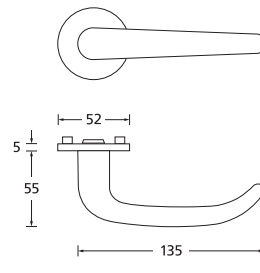

Black satin	55/78/8 DIN R	55/78/8 DIN L	PU
WC	ESS-RBS557850	ESS-RBS557860	10
Titan satin			
WC	ESS-RTT557850	ESS-RTT557860	10
Stainless steel			
WC	ESS-RM557850	ESS-RM557860	10

Black satin	55/8 DIN R	55/8 DIN L	PU
without latch	ESS-RBS550051	ESS-RBS55550061	10
Titan satin			
without latch	ESS-RTT550051	ESS-RTT55550061	10
Stainless steel			
without latch	ESS-RM550051	ESS-RM55550061	10

Door hinges **2-parts**

Door hinges **3-parts**

Black satin	Pair	VE
2-parts door hinges	HTB-BS2000	14
Titan satin		
2-parts door hinges	HTB-TT2000	14
Stainless steel		
2-parts door hinges	HTB-M2000	14

Black satin	Pair	VE
3-parts door hinges	HTB-BS3000	14
Titan satin		
3-parts door hinges	HTB-TT3000	14
Stainless steel		
3-parts door hinges	HTB-M3000	14

Technical drawings

Shape 1003

Shape 1025

Shape 1040

Shape 1084

Shape 1085

Shape 1103

Shape 1104