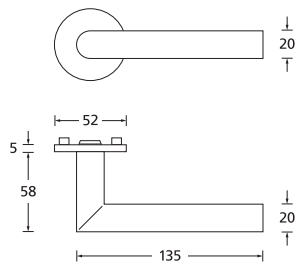

Black satin	55/78/8 DIN R	55/78/8 DIN L	PU
WC	ESS-RBS557850	ESS-RBS557860	10
Titan satin			
WC	ESS-RTT557850	ESS-RTT557860	10
Stainless steel			
WC	ESS-RM557850	ESS-RM557860	10

Black satin	55/8 DIN R	55/8 DIN L	PU
without latch	ESS-RBS550051	ESS-RBS55550061	10
Titan satin			
without latch	ESS-RTT550051	ESS-RTT55550061	10
Stainless steel			
without latch	ESS-RM550051	ESS-RM55550061	10

Technical drawings

Shape 1003

Shape 1025

Shape 1040

Shape 1084

Shape 1085

Shape 1103

Shape 1104