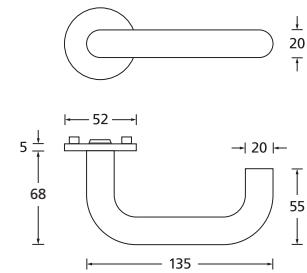

Black satin	55/78/8 DIN R	55/78/8 DIN L	PU
WC	ESS-RBS557850	ESS-RBS557860	10
Titan satin			
WC	ESS-RTT557850	ESS-RTT557860	10
Stainless steel			
WC	ESS-RM557850	ESS-RM557860	10

Black satin	55/8 DIN R	55/8 DIN L	PU
without latch	ESS-RBS550051	ESS-RBS55550061	10
Titan satin			
without latch	ESS-RTT550051	ESS-RTT55550061	10
Stainless steel			
without latch	ESS-RM550051	ESS-RM55550061	10

Door hinges **2-parts**

Door hinges **3-parts**

Black satin	Pair	VE
2-parts door hinges	HTB-BS2000	14
Titan satin		
2-parts door hinges	HTB-TT2000	14
Stainless steel		
2-parts door hinges	HTB-M2000	14

Black satin	Pair	VE
3-parts door hinges	HTB-BS3000	14
Titan satin		
3-parts door hinges	HTB-TT3000	14
Stainless steel		
3-parts door hinges	HTB-M3000	14

Technical drawings

Shape 1003

Shape 1025

Shape 1040

Shape 1084

Shape 1085

Shape 1103

Shape 1104