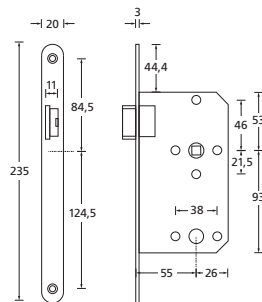

Mortise locks **without latch**