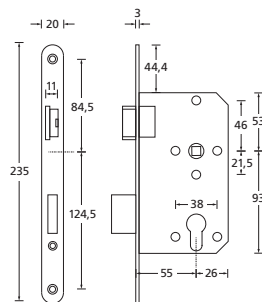

Black satin
WC rosettes

PVD Titan satin
WC rosettes

PVD Titan satin
WC rosettes

Stainless steel
WC rosettes

Stainless steel
WC rosettes

Mortise locks **BB**

Mortise locks **PZ**

Black satin	55/72/8 DIN R	55/72/8 DIN L	PU
BB	ESS-RBS557250	ESS-RBS557260	10
Titan satin			
BB	ESS-RTT557250	ESS-RTT557260	10
Stainless steel			
BB	ESS-RM557250	ESS-RM557260	10

Black satin	55/78/8 DIN R	55/78/8 DIN L	PU
WC	ESS-RBS557850	ESS-RBS557860	10
Titan satin			
WC	ESS-RTT557850	ESS-RTT557860	10
Stainless steel			
WC	ESS-RM557850	ESS-RM557860	10

Black satin	55/8 DIN R	55/8 DIN L	PU
without latch	ESS-RBS550051	ESS-RBS55550061	10
Titan satin			
without latch	ESS-RTT550051	ESS-RTT55550061	10
Stainless steel			
without latch	ESS-RM550051	ESS-RM55550061	10