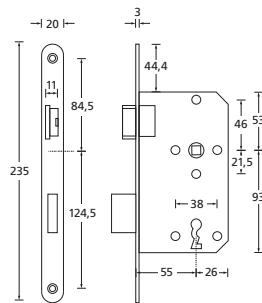

Black satin
WC rosettes

PVD Titan satin
WC rosettes

PVD Titan satin
WC rosettes

Stainless steel
WC rosettes

Stainless steel
WC rosettes

Mortise locks **BB**

Mortise locks **PZ**

Black satin	55/72/8 DIN R	55/72/8 DIN L	PU
BB	ESS-RBS557250	ESS-RBS557260	10
Titan satin			
BB	ESS-RTT557250	ESS-RTT557260	10
Stainless steel			
BB	ESS-RM557250	ESS-RM557260	10