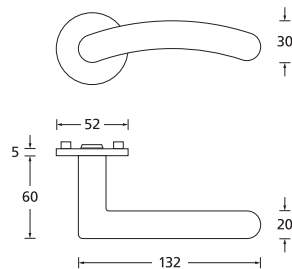

Black satin	55/78/8 DIN R	55/78/8 DIN L	PU
WC	ESS-RBS557850	ESS-RBS557860	10
Titan satin			
WC	ESS-RTT557850	ESS-RTT557860	10
Stainless steel			
WC	ESS-RM557850	ESS-RM557860	10

Black satin	55/8 DIN R	55/8 DIN L	PU
without latch	ESS-RBS550051	ESS-RBS55550061	10
Titan satin			
without latch	ESS-RTT550051	ESS-RTT55550061	10
Stainless steel			
without latch	ESS-RM550051	ESS-RM55550061	10

Technical drawings

Shape 1003

Shape 1025

Shape 1040

Shape 1084

Shape 1085

Shape 1103

Shape 1104